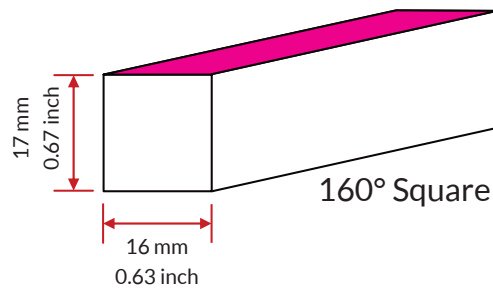

### Top Bending

### Side Bending

Color	Per Foot	Per Meter	Per Foot	Per Meter
Red	>56.40lm	>185lm	>50.29lm	>165lm
Green	>167.68lm	>550lm	>137.16lm	>450lm
Blue	>36.59lm	>120lm	>33.53lm	>110lm
Amber	>56.40lm	>185lm	>50.29lm	>165lm
2200K	>137.20lm	>450lm	>116lm	>380lm
2700K	>172lm	>565lm	>143lm	>470lm
3000K	>172lm	>565lm	>143lm	>470lm
3500K	>177lm	>580lm	>146lm	>480lm
4000K	>177lm	>580lm	>146lm	>480lm
5700K	>177lm	>580lm	>146lm	>480lm

Version 1.6 | Specifications are subject to change without notice.

**Bending Direction**

**Light Profile**

**Minimum Bending Diameter**