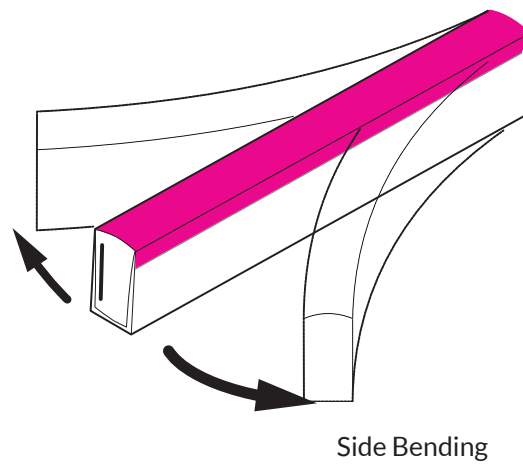

For 2200K: Minimum order quantity of 100 meters.

Version 1.5 | Specifications are subject to change without notice.

Light Profile

Bending Direction

Minimum Bending Diameter