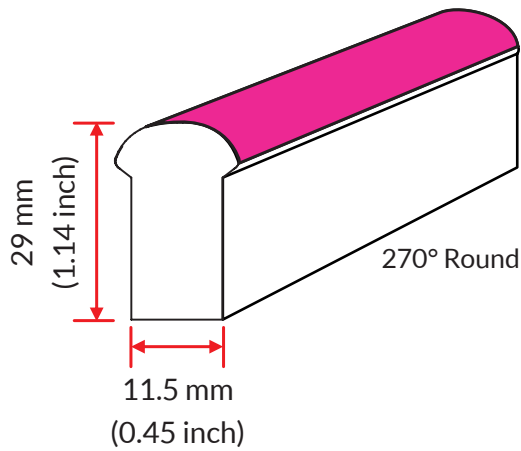

Lumen Count

Color	Per Foot	Per Meter	Power
2200K	>97.54lm	>320lm	3.66W/ft(12W/m)
2700K (WW)	>97.54lm	>320lm	3.66W/ft(12W/m)
3000K	>97.54lm	>320lm	3.66W/ft(12W/m)
3500K (W)	>97.54lm	>320lm	3.66W/ft(12W/m)
4000K	>97.54lm	>320lm	3.66W/ft(12W/m)

For 2200K: Minimum order quantity of 100 meters.

Version 1.5 | Specifications are subject to change without notice.

Light Profile

Bending Direction

Minimum Bending Diameter