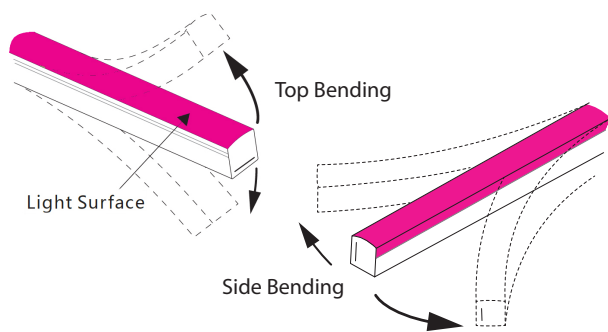

Technical Specifications

| Available Colors | | Lumen Count | | | |
|------------------|----------------|-------------|----------|-----------|-------------------|
| Color | CCT Wavelength | Color | Per Foot | Per Meter | Power |
| Red | 618-624nm | Red | >24.39lm | >80lm | 1.37W/ft (4.5W/m) |
| Green | 522-528nm | Green | >67.07lm | >220lm | 1.37W/ft (4.5W/m) |
| Blue | 468-474nm | Blue | >15.24lm | >50lm | 1.37W/ft (4.5W/m) |
| Amber | 588-594nm | Amber | >24.39lm | >80lm | 1.37W/ft (4.5W/m) |
| 2200K | 2238 ± 102K | 2200K | >64lm | >210lm | 1.37W/ft (4.5W/m) |
| 2700K | 2725 ± 145K | 2700K | >64lm | >210lm | 1.37W/ft (4.5W/m) |
| 3000K | 3045 ± 175K | 3000K | >64lm | >210lm | 1.37W/ft (4.5W/m) |
| 3500K | 3045 ± 175K | 3500K | >64lm | >210lm | 1.37W/ft (4.5W/m) |
| 4000K | 3985 ± 275K | 4000K | >64lm | >210lm | 1.37W/ft (4.5W/m) |
| 5700K | 5669 ± 355K | 5700K | >64lm | >210lm | 1.37W/ft (4.5W/m) |

*Color Jackets:

For standard or custom color jacket options, contact your Account Manager. Min. order quantity of 656ft (200m).

Physical Specifications

Bending Direction

Light Profile

Minimum Bending Diameter