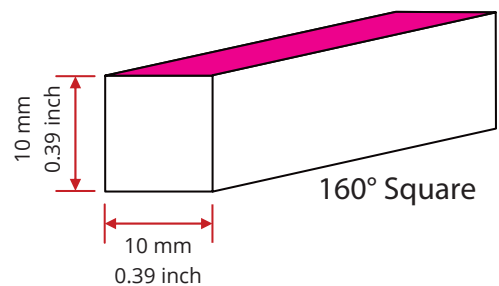

Technical Specifications

| Available Colors | | Lumen Count | | | |
|------------------|----------------|-------------|----------|-----------|-------------------|
| Color | CCT Wavelength | Color | Per Foot | Per Meter | Power |
| Red | 618-624nm | Red | >24.39lm | >80lm | 1.37W/ft (4.5W/m) |
| Green | 522-528nm | Green | >67.07lm | >220lm | 1.37W/ft (4.5W/m) |
| Blue | 468-474nm | Blue | >15.24lm | >50lm | 1.37W/ft (4.5W/m) |
| Amber | 588-594nm | Amber | >24.39lm | >80lm | 1.37W/ft (4.5W/m) |
| 2200K | 2238 ± 102K | 2200K | >64lm | >210lm | 1.37W/ft (4.5W/m) |
| 2700K | 2725 ± 145K | 2700K | >64lm | >210lm | 1.37W/ft (4.5W/m) |
| 3000K | 3045 ± 175K | 3000K | >64lm | >210lm | 1.37W/ft (4.5W/m) |
| 3500K | 3045 ± 175K | 3500K | >64lm | >210lm | 1.37W/ft (4.5W/m) |
| 4000K | 3985 ± 275K | 4000K | >64lm | >210lm | 1.37W/ft (4.5W/m) |
| 5700K | 5669 ± 355K | 5700K | >64lm | >210lm | 1.37W/ft (4.5W/m) |

*Color Jackets:

For standard or custom color jacket options, contact your Account Manager. Min. order quantity of 656ft (200m).

Physical Specifications

Bending Direction

Light Profile

Minimum Bending Diameter