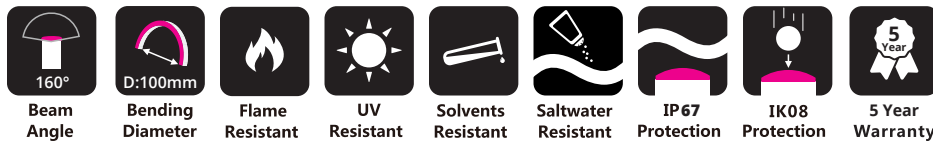

Technical Specifications

Available Colors		Lumen Count			
Color	CCT Wavelength	Color	Per Foot	Per Meter	Power
Red	618-624nm	Red	>24.39lm	>80lm	1.37W/ft (4.5W/m)
Green	522-528nm	Green	>67.07lm	>220lm	1.37W/ft (4.5W/m)
Blue	468-474nm	Blue	>15.24lm	>50lm	1.37W/ft (4.5W/m)
Amber	588-594nm	Amber	>24.39lm	>80lm	1.37W/ft (4.5W/m)
2200K	2238 ± 102K	2200K	>64lm	>210lm	1.37W/ft (4.5W/m)
2700K	2725 ± 145K	2700K	>64lm	>210lm	1.37W/ft (4.5W/m)
3000K	3045 ± 175K	3000K	>64lm	>210lm	1.37W/ft (4.5W/m)
3500K	3045 ± 175K	3500K	>64lm	>210lm	1.37W/ft (4.5W/m)
4000K	3985 ± 275K	4000K	>64lm	>210lm	1.37W/ft (4.5W/m)
5700K	5669 ± 355K	5700K	>64lm	>210lm	1.37W/ft (4.5W/m)

*Color Jackets:

For standard or custom color jacket options, contact your Account Manager. Min. order quantity of 656ft (200m).

Physical Specifications