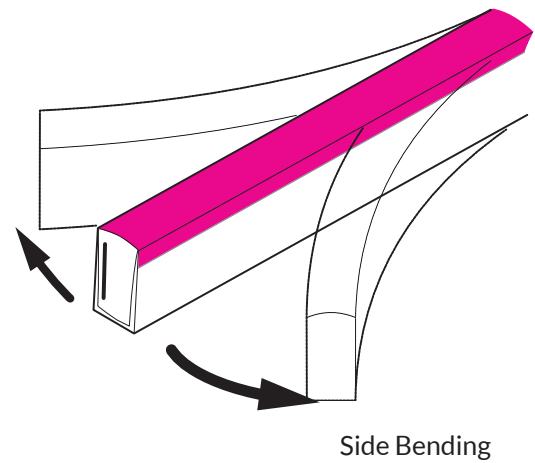

For 2200K: Minimum order quantity of 100 meters.

Version 1.4 | Specifications are subject to change without notice.

**Light Profile**

**Bending Direction**

**Minimum Bending Diameter**