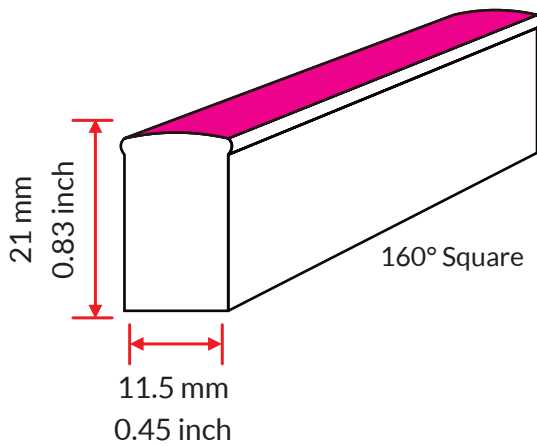

Light Profile